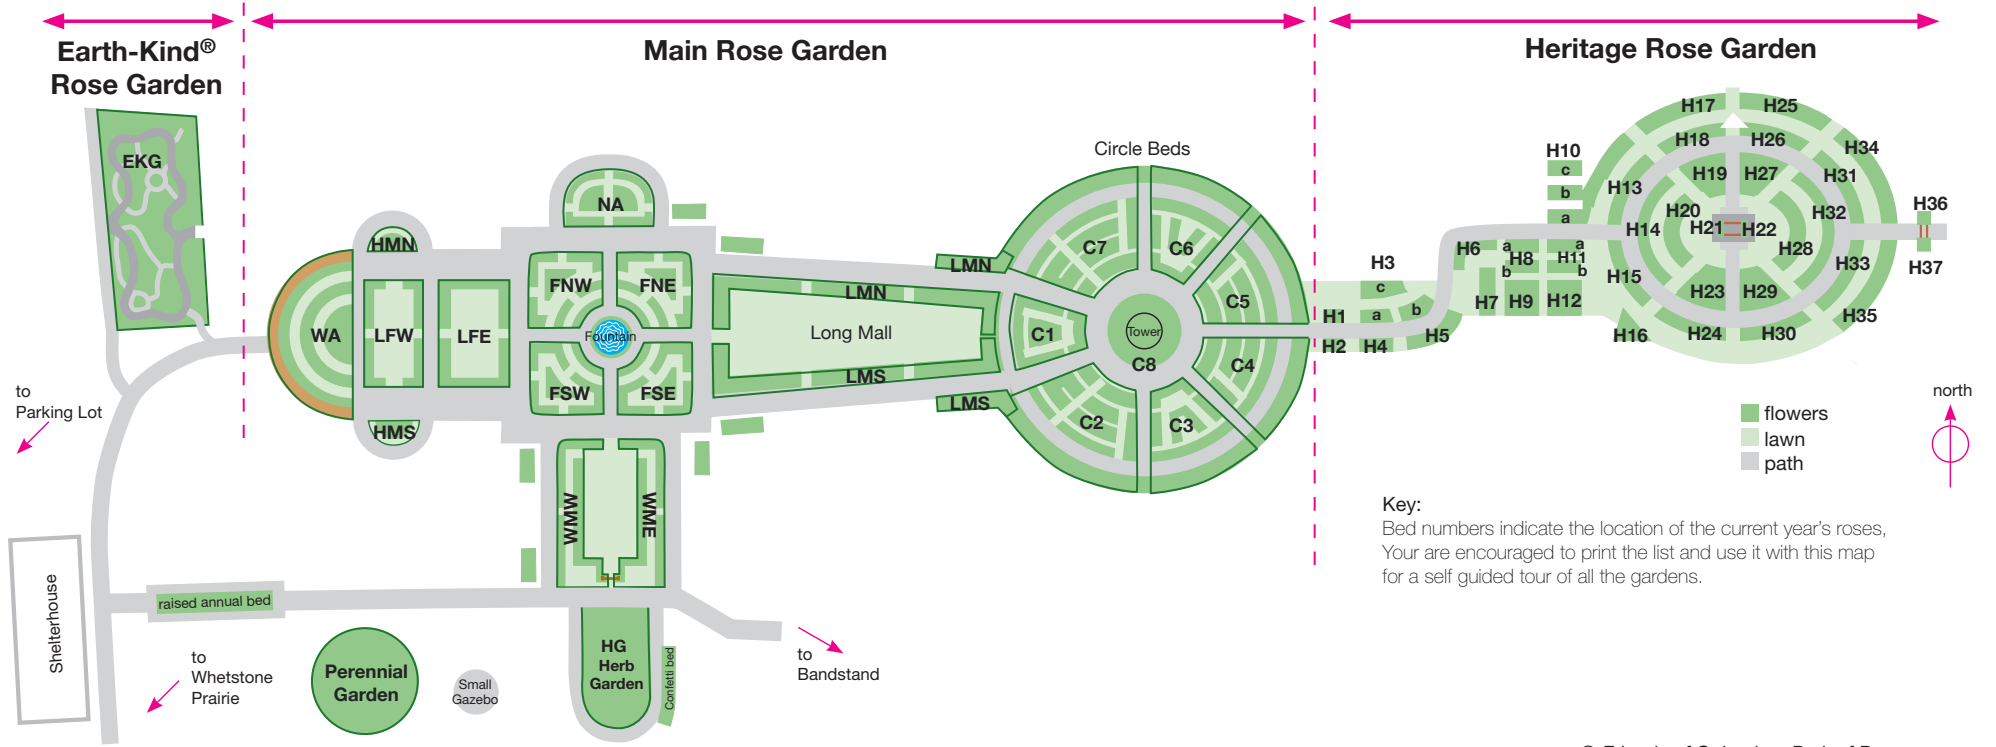

## Columbus Park of Roses 2016 Rose List

### 487 Rose Varieties Currently Planted

**Key:**  
 Bed numbers indicate the location of the current year's roses. You are encouraged to print the list and use it with this map for a self guided tour of all the gardens.

© Friends of Columbus Park of Roses

**Rose List Key:**

Roses are listed alphabetically with rose name (variety/color/location). *Example:* Chrysler Imperial (HT/Deep Red/NA).

**Variety Key:** Rose varieties starting with H indicate a hybrid of two varieties.

**Location Key:** Refer to the Main, Heritage, Earth Kind and Herb Garden maps for orientation.

- |  |                                  |                       |
|--|----------------------------------|-----------------------|
| C = Circle beds                                  | HMN = Half Moon North            | NA = North Arbor beds |
| EKG = Earth-Kind Garden                          | HMS = Half Moon South            | WA = West Arbor beds  |
| FNW/ FNE/ FSW/ FSE = quadrant beds near fountain | LFW/ LFE = Beds west of fountain | WM = Wedding mall     |
| H = Heritage Garden                              | LMN/ LMS = Long Mall beds        |                       |
| HG = Herb Garden                                 |                                  |                       |