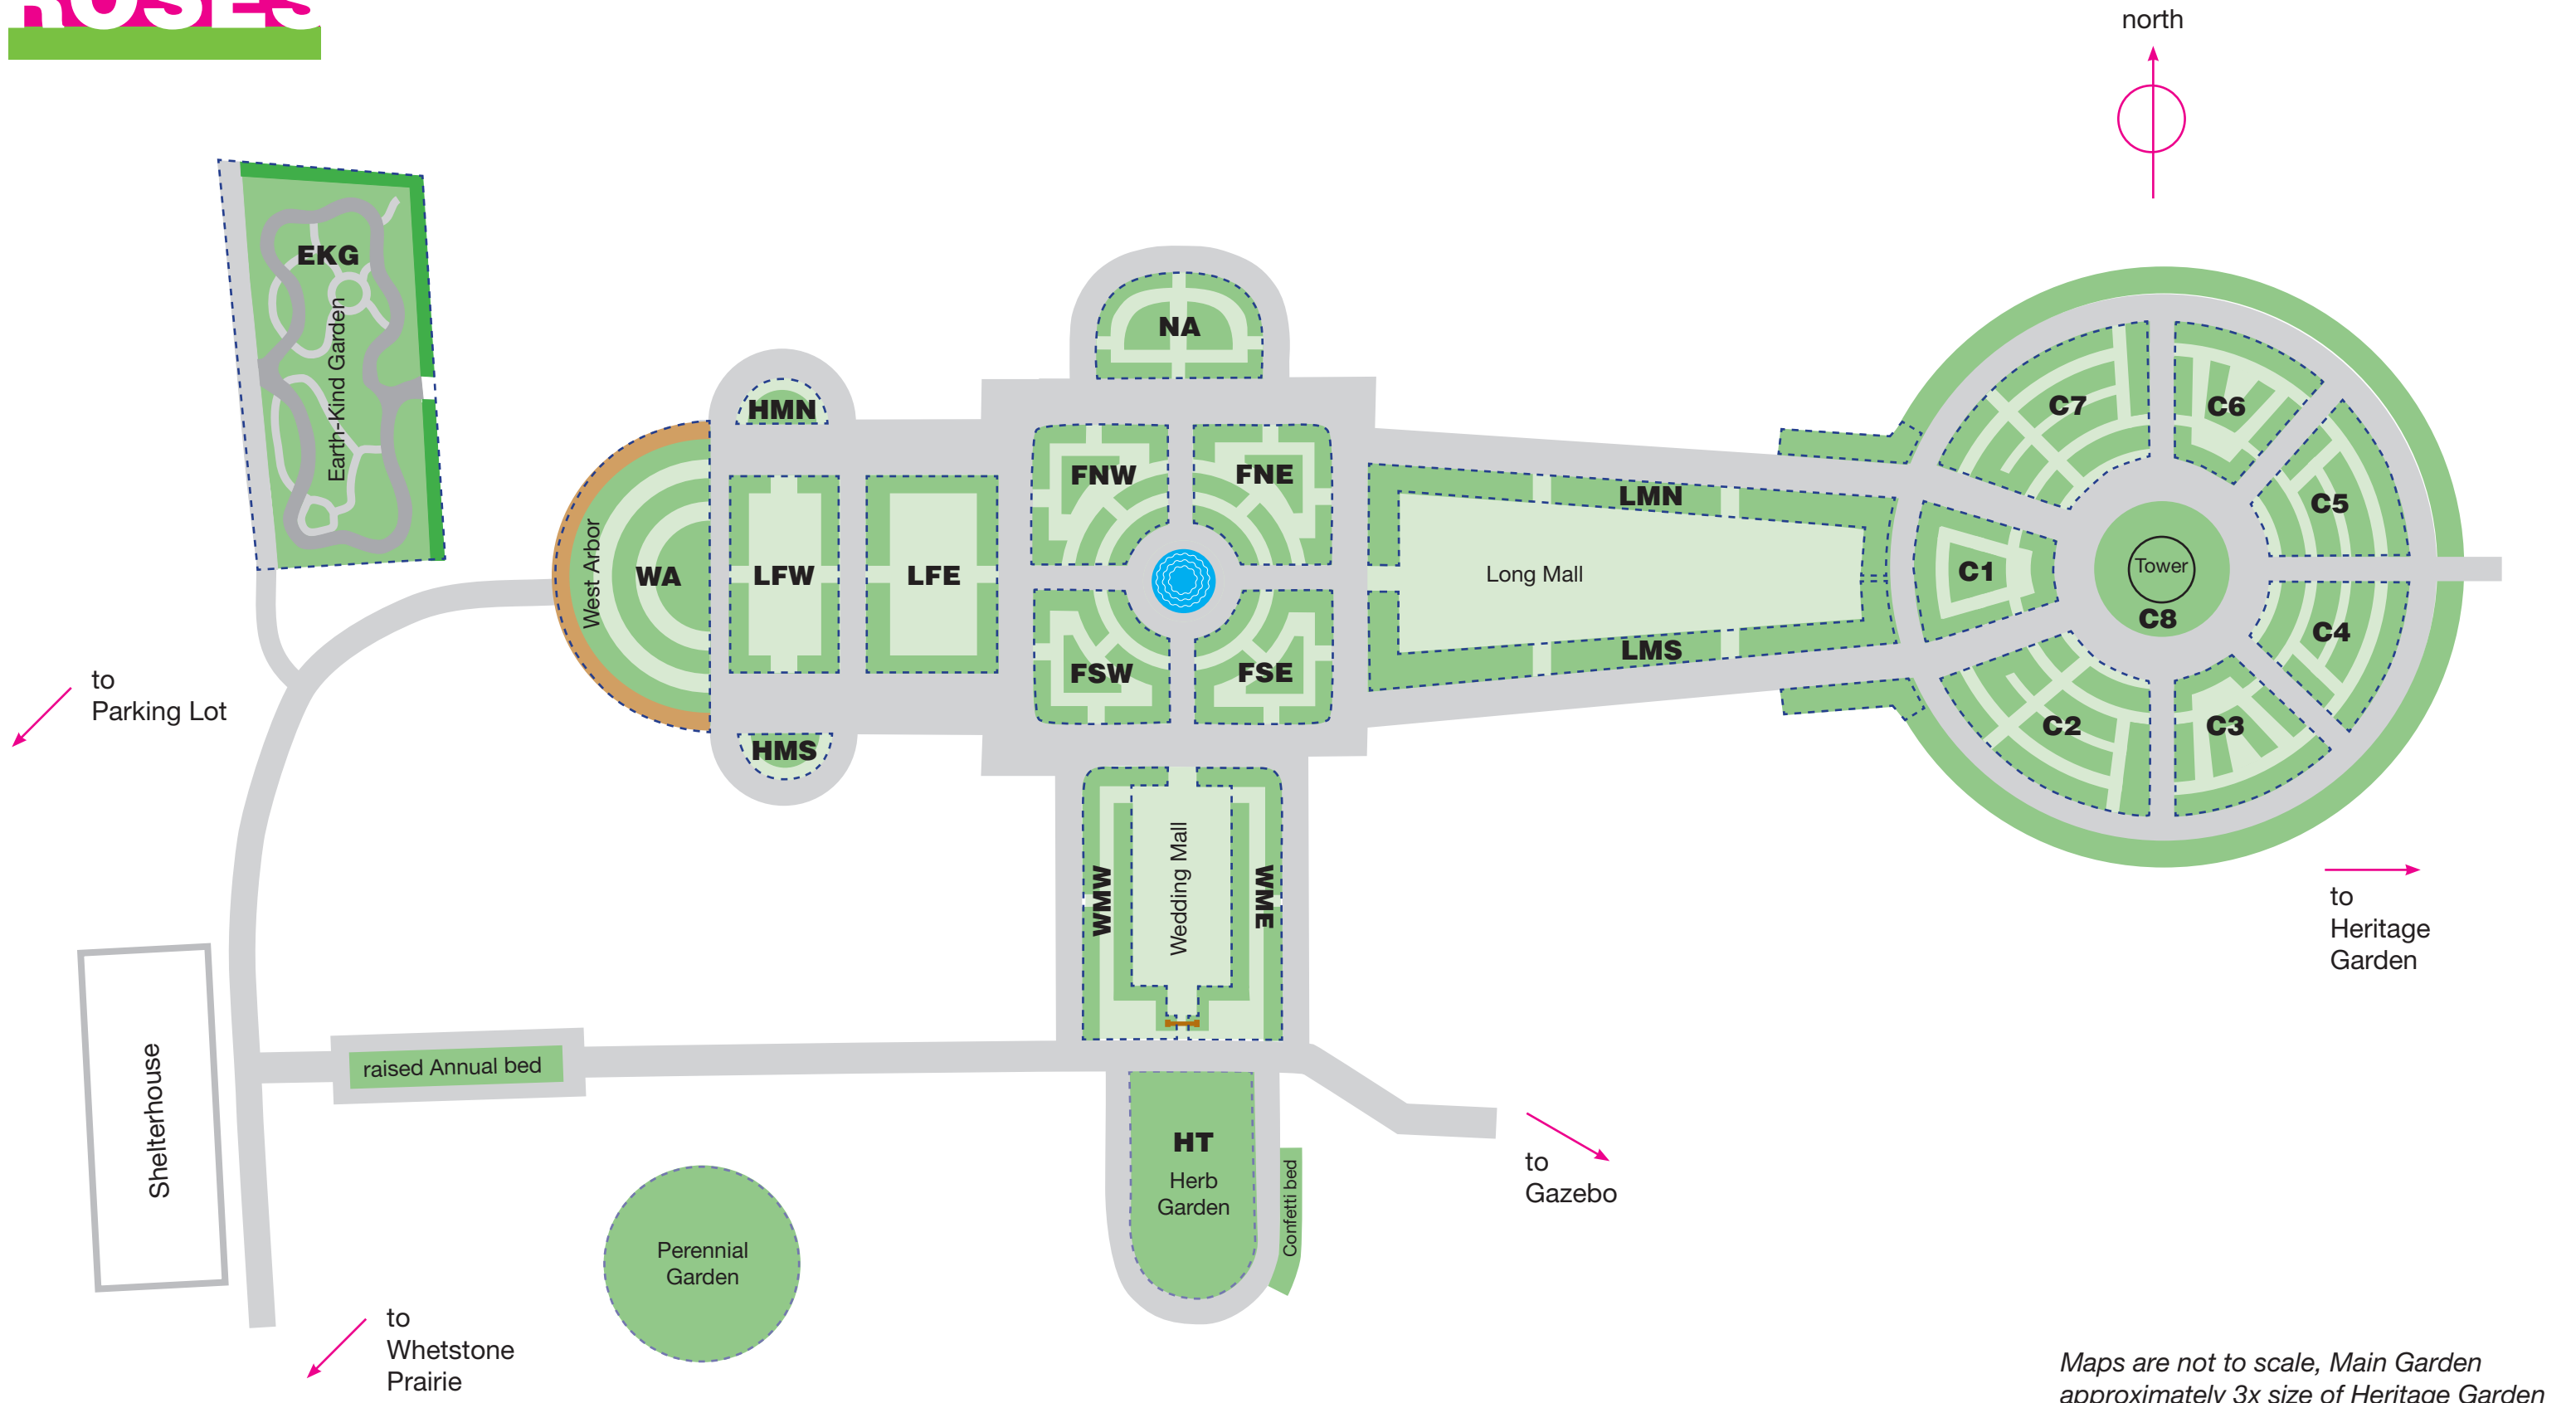

See List of Roses for key to varieties and bed locations. Peak bloom periods are June and September, with some roses in bloom all summer.

Park of Roses Main Garden

© 2009, Friends of Columbus Park of Roses

Maps are not to scale, Main Garden approximately 3x size of Heritage Garden

See List of Roses for key to varieties and bed locations. Peak bloom period from mid-May through mid-June.

Park of Roses Heritage Garden

© 2009, Friends of Columbus Park of Roses

Maps are not to scale, Main Garden approximately 3x size of Heritage Garden