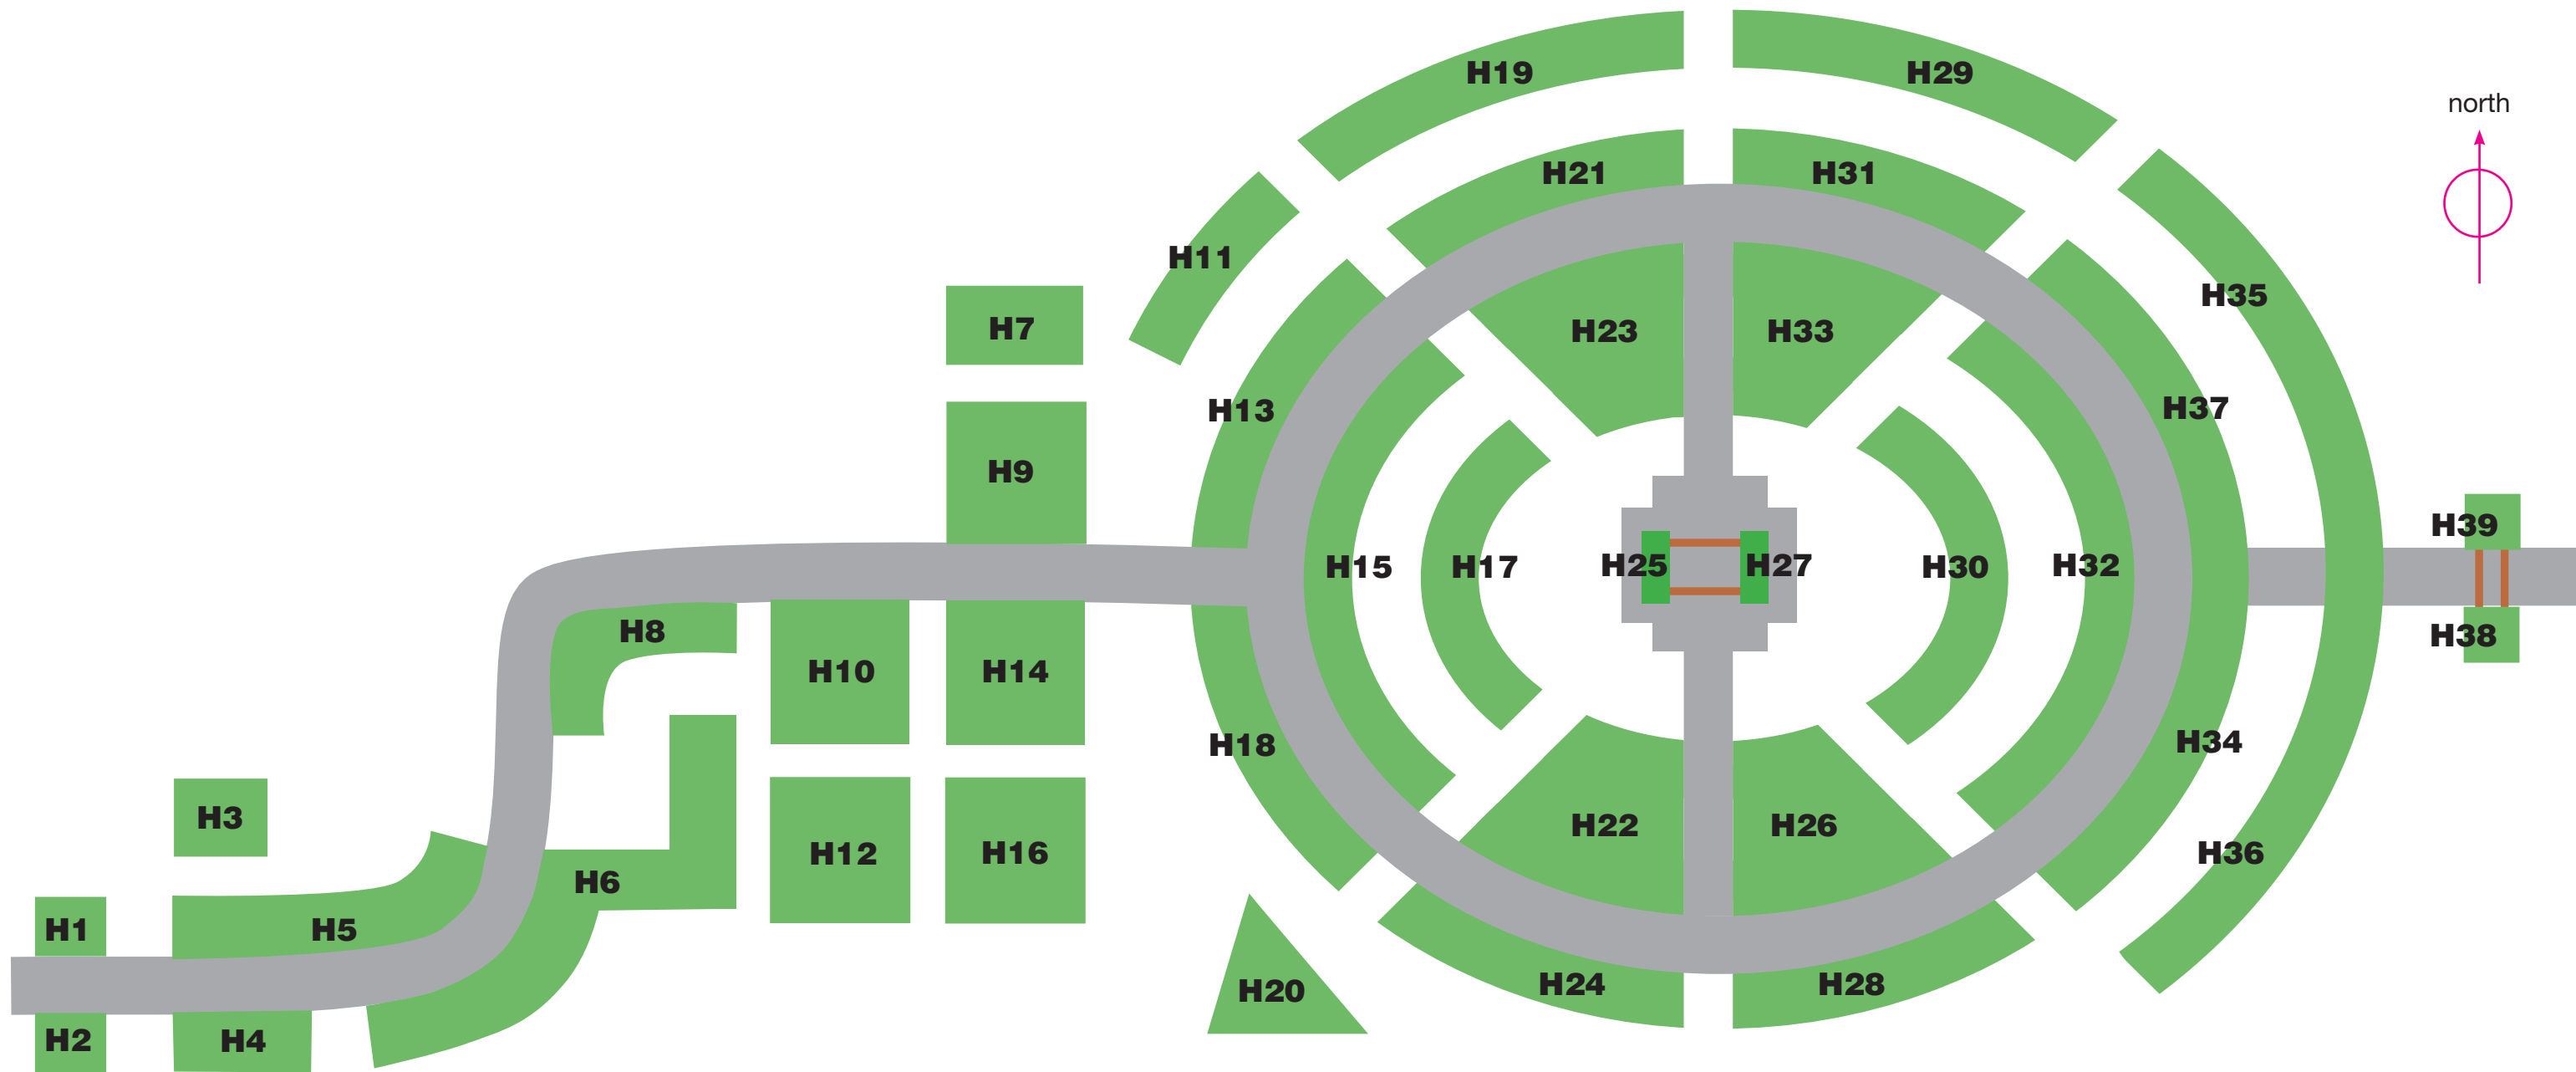

See List of Roses for key to varieties and bed locations. Peak bloom periods are June and September, with some roses in bloom all summer.

Park of Roses Main Garden

© 2009, Friends of Columbus Park of Roses

Maps are not to scale, Main Garden approximately 3x size of Heritage Garden

See List of Roses for key to varieties and bed locations. Peak bloom period from mid-May through mid-June.

Park of Roses Heritage Garden

© 2009, Friends of Columbus Park of Roses

Maps are not to scale, Main Garden approximately 3x size of Heritage Garden